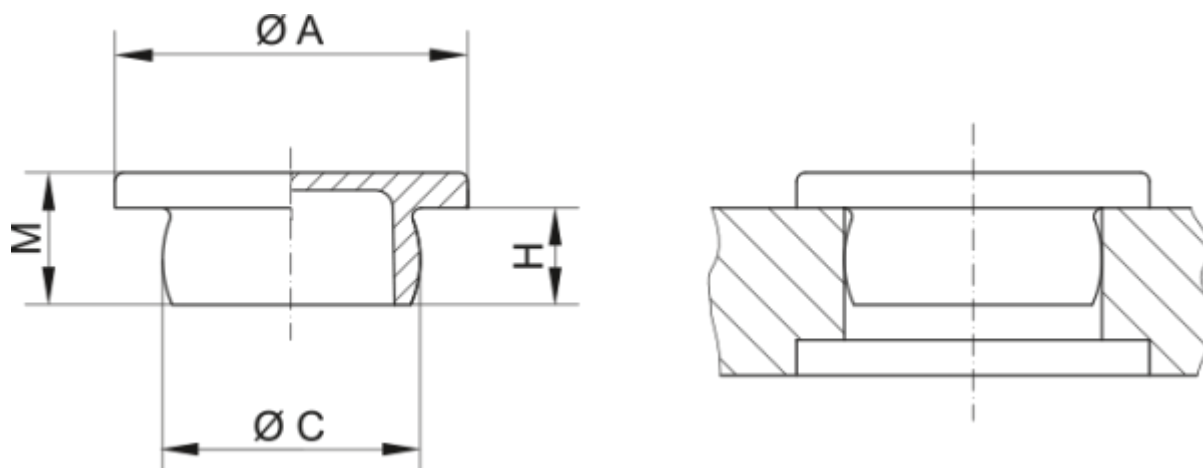

Article number: 59GPN300F44

Description: KLEE Round plug GPN 300F - \varnothing 102,5

Measures

A = 124

C = 102.5

H = 18

M = 21.5